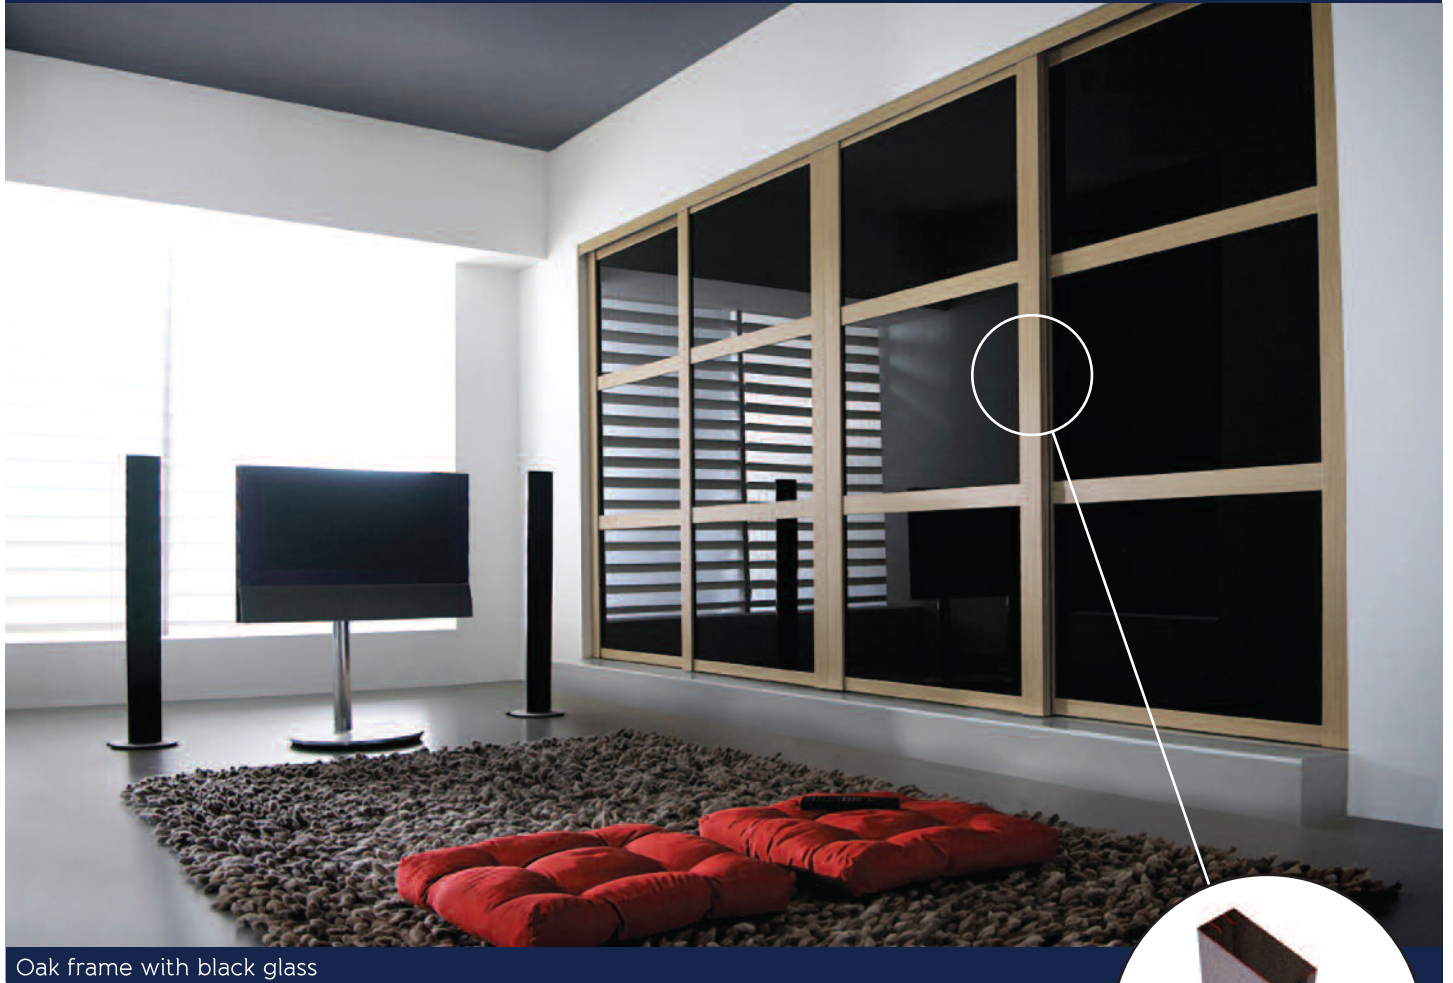

SHAKER

A fusion of traditional styling with modern materials to create a stunning array of options for your home

Oak frame with black glass

Available frame finishes: